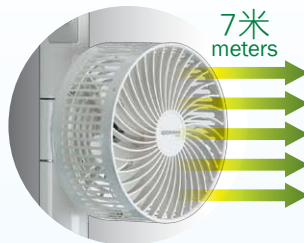

235° 超廣角送風
235° Wide-Angle Oscillation

創新三頭獨立轉向風扇，配合自動搖擺功能，帶來235°廣角送風範圍。
Innovative 3-fan design together with auto oscillation offers an overall 235° wide-angle coverage.

多種操作組合
Multiple Operating Modes

可隨意選擇上中兩扇、下中兩扇或三扇同時操作，靈活多變。
Select upper + middle, lower + middle or all 3 fans to work simultaneously for high flexibility.

180° 獨立轉向
180° Independent Angle Adjustment

各風扇可獨立作180°角度轉向，帶來多角度同時送風效果。
Each fan features independent 180° angle adjustment, bringing you multi-directional airflow.