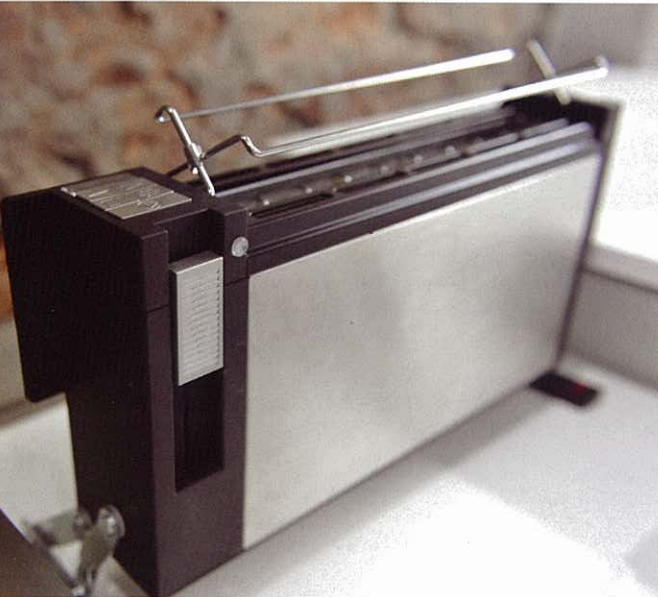

伊萊克斯環保靜音吸塵機 ZUSG3000 可能是市場上最寧靜及最環保的吸塵機。機身 55% 用再造物料製造，獨特高效節能設計，節能 33%。詳情可親臨九龍灣啟祥道 20 號大昌行集團大廈 8 樓室大昌貿易行有限公司，致電 2262 1625、電郵 webmaster@ead.dch.com.hk 及瀏覽 www.electrolux.com.hk

Whirlpool

In both performance and appearance, the Serano Cooker Hood provides a new level of sophistication. Made from sound-absorbing materials, the cooker hood is 20 per cent quieter than conventional hoods, while the stainless steel finish has been treated with anti-fingerprint technology. For more information, please visit Whirlpool Inperience Centre, Shop A, G/F, 36 Leighton Road, Causeway Bay. Ring 2506 1628 or see www.whirlpool.com.hk

Serano Cooker Hood 內外兼備，帶來家居煮食新享受。採用吸音物料，比一般爐頭寧靜 20%；不銹鋼塗層提供防指模保護。詳情可親臨銅鑼灣禮頓道 36 號地下 A 舖惠而浦創意生活館，致電 2506 1628 及瀏覽 www.whirlpool.com.hk

German Pool

German Pool's DSX Instantaneous Water Heater comes with a range of features all packed into a slim, attractive design. With an easy-to-use LCD display, you can control power consumption and make precise temperature adjustments. For more information, please visit German Pool Kitchen Cabinetry & Home Appliances, Room 2-4, Upper G/F, Newport Centre, 116 Ma Tau Kok Road, Tokwawan, Kowloon. Ring 2773 2888, email info@germanpool.com or see www.germanpool.com

德國寶 DSX 即熱式電熱水器，外型輕巧卻功能齊備。LCD 顯示屏顯示溫度等資料，方便調節適合溫度。詳情可親臨土瓜灣馬頭角道 116 號新寶工商中心高層地下 2-4 號室德國寶廚櫃及電器陳列中心，致電 2773 2888、電郵 info@germanpool.com 及瀏覽 www.germanpool.com

Ritter

German household appliance manufacturer Ritter's newest offerings are the MultiSlicer Built-in System AES 62 and the Built-in Toaster ET 10. With both the slicer and the toaster only 75 mm in height, they easily fit into any standard-sized drawer or cabinet. For more information, please visit Play Limited, G/F, 41 Gough Street, Noho, Central. Ring 3427 8487, email info@playlimited.com or see www.playlimited.com