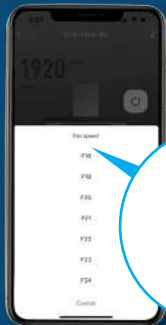

隨時調校風速 Adjust Wind Speed Anytime

安坐客廳亦能隨時控制廚房內的抽油煙機，無需走近按鍵，極之方便。Remote control the kitchen range hood from the comfort of your sofa, no need to run back and forth.