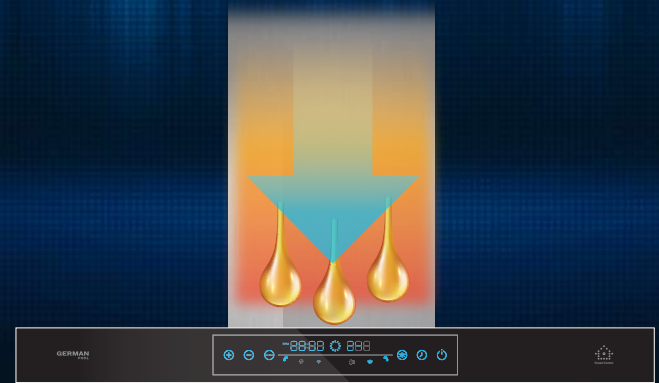

自動電熱除油清潔 輕輕一按「智」快除油污

Heat-Degrease Self-Cleaning Function

只需輕鬆一按除油鍵，摩打即自動加熱10分鐘溶解機體內油污，並將油污全數抽走，省卻一般抽油煙機拆、洗、裝的複雜清潔程序，簡單輕鬆，一鍵潔淨如新！

Activate Self-Cleaning Function and RDS will automatically heat up for 10 minutes to melt and expel accumulated grease. No need for any disassembling or washing!