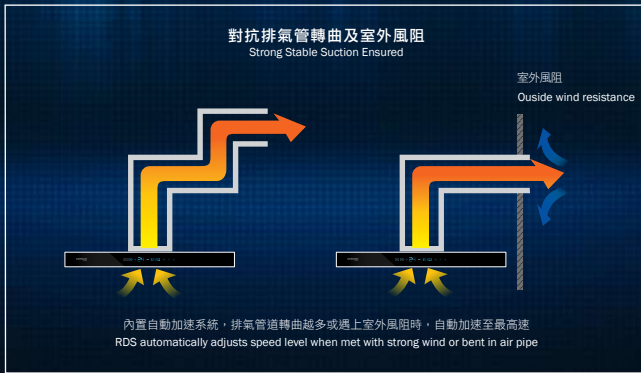

手勢感應開機

從左至右揮手開機並增速至24檔，隨後每次揮手調校風速。

Wave to Turn On

Wave left to right to turn on range hood or adjust gear.

手勢感應關機

從右至左揮手即可關掉抽油煙機，LED燈亦同時關閉。

Wave to Turn Off

Wave right to left to turn off range hood and LED lights together.

智能變頻 遇阻增速 時刻保持最強抽吸力

Strong & Stable Suction Power

傳統抽油煙機會因排氣管彎曲多而形成阻力，令抽力降低，而德國寶WiFi智能變頻DC摩打抽油煙機特設智能變頻功能，在排氣遇阻時自動增速，毋懼排氣管彎曲或室外強風影響，確保維持強勁抽吸力。

DCR-SC automatically boosts up speed level when met with strong wind outside or bent in air pipe, ensuring suction power stays strong and stable at all times.