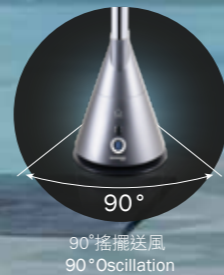

www.germanpool.com

德國寶(香港) German Pool HK

德國寶

WIFI SMART SLIMTOWER BLADELESS FAN

風力更強 送風更廣闊

Bladeless Air Circulation Technology
Delivers Breeze Wider & Further

SlimTower無葉扇採用全新無葉空氣循環送風技術，將氣流從基座向上推升通過70厘米超長鋁質收窄出風口噴出，風力強勁；配合90°自動搖擺送風功能，讓涼風覆蓋範圍更遠、更廣，為您提供源源不斷的舒適涼風。

SlimTower Bladeless Fan utilizes innovative bladeless air circulation technology to forcefully push out a constant and strong air current through the 70cm extended wind tunnel, together with 90° auto oscillation function, breeze can be delivered wider and further, effectively cooling the whole room.

空調最佳拍檔 慳電又舒適

Perfect Companion with Air Conditioner
Saving Electricity with Same Comfort Level

SlimTower無葉扇的強勁氣流舒適涼爽之餘，更可加速室內空氣流動，配合冷氣使用時，只需將冷氣溫度維持25.5°C，SlimTower無葉扇可將冷風均勻吹散到房間每個角落，既涼快又慳電。

SlimTower Bladeless Fan effectively delivers cool air to every corner of the room. Set your air conditioner to 25.5°C, turn on this extremely eco-friendly bladeless fan, and let the whole room stay high on coolness but low on electric bill.