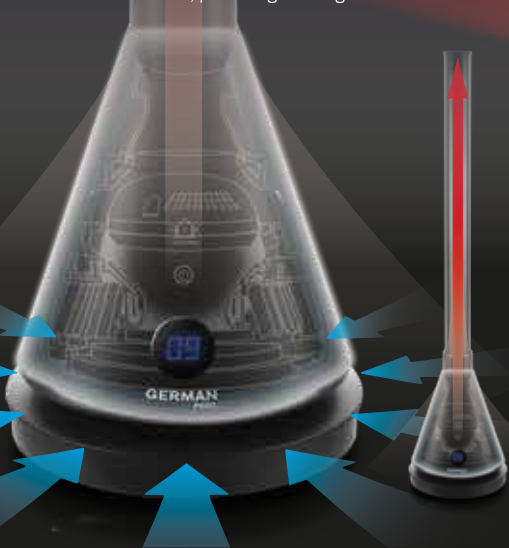

## 一年四季365日適用

Good for All Seasons of the Year

根據香港氣候貼身打造的WiFi智能SlimTower無葉風扇暖風機，一機完美取代風扇及暖爐，一年四季365日適用，免卻收納煩惱。

WiFi Smart SlimTower Bladeless Heater & Fan is especially designed for HK climate, delivering perfect cool or warm comfort 365 days of the year.

冷風清涼

暖風保溫

BLDC直流無刷摩打

無葉空氣循環送風

80°搖擺送風

## 無葉空氣循環送風技術

Stronger Current of Air Flow

配備新一代無葉空氣循環送風技術，再將氣流向上推升通過窄長出風口噴出以加強風力，不論涼風暖風，覆蓋範圍更遠、更廣！

Bladeless air circulation technology effectively pushes air from the base of the unit through a 70cm extended wind tunnel, producing a strong current of air flow.