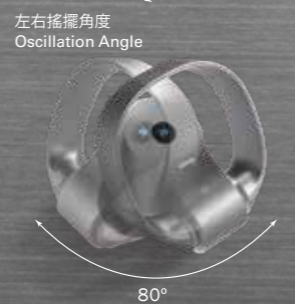

超廣角送風 促進空氣對流

全方位超廣角送風，涼風源源不斷，比傳統風扇覆蓋範圍更廣，同時有助帶動空氣循環對流，促進室內外的空氣交換，保持家居環境持久清爽舒適。

Wide Angle Tilt & Oscillation Deliver Breeze Broader & Further

The breeze can be delivered further and wider than most conventional fans, efficiently cooling the whole room and facilitating air circulation, so the room feels refreshingly cool at all times.