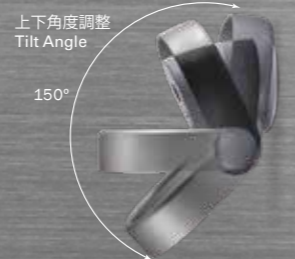

超廣角送風 促進空氣對流

全方位超廣角送風，涼風源源不斷，比傳統風扇覆蓋範圍更廣，同時有助帶動空氣循環對流，促進室內外的空氣交換，保持家居環境持久清爽舒適。

Wide Angle Tilt & Oscillation Deliver Breeze Broader & Further

The breeze can be delivered further and wider than most conventional fans, efficiently cooling the whole room and facilitating air circulation, so the room feels refreshingly cool at all times.