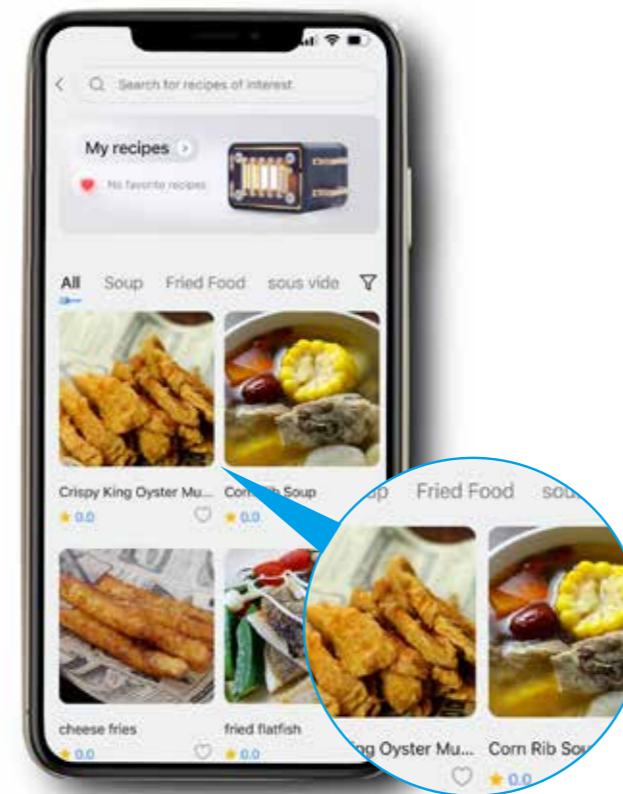

Smart Precision Temperature Control

精確掌握食物內裡溫度，自動智能調控火候，輕鬆煮出最理想佳餚

Food temperature can be controlled precisely by App and smart temperature probe

量身訂製智能食譜

Smart Recipes At Your Fingertips

百變智能雲端食譜，一鍵全自動烹調，毋須手動操作，讓您秒變星級大廚