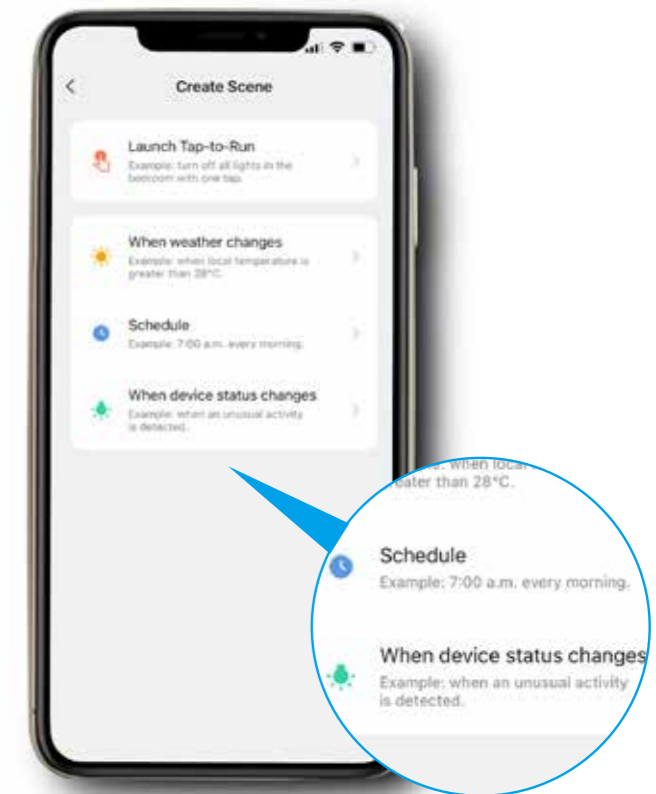

Smart Precision Temperature Control

精確掌握食物內裡溫度，自動智能調控火候，輕鬆煮出最理想佳餚

Food temperature can be controlled precisely by App and smart temperature probe

量身訂製智能食譜

Smart Recipes At Your Fingertips

百變智能雲端食譜，一鍵全自動烹調，毋須手動操作，讓您秒變星級大廚

Wide selection of handy Cloud recipes, simply click-n-cook for a perfect meal

智能同步抽油煙機

Smart Sync With Range Hood

以WiFi連動抽油煙機，控制煮食爐火力時自動調節吸力，煮食更方便

Connect cooker with range hood via WiFi, and when you adjust the cooker's power, range hood will auto-sync suction power to keep up with the need