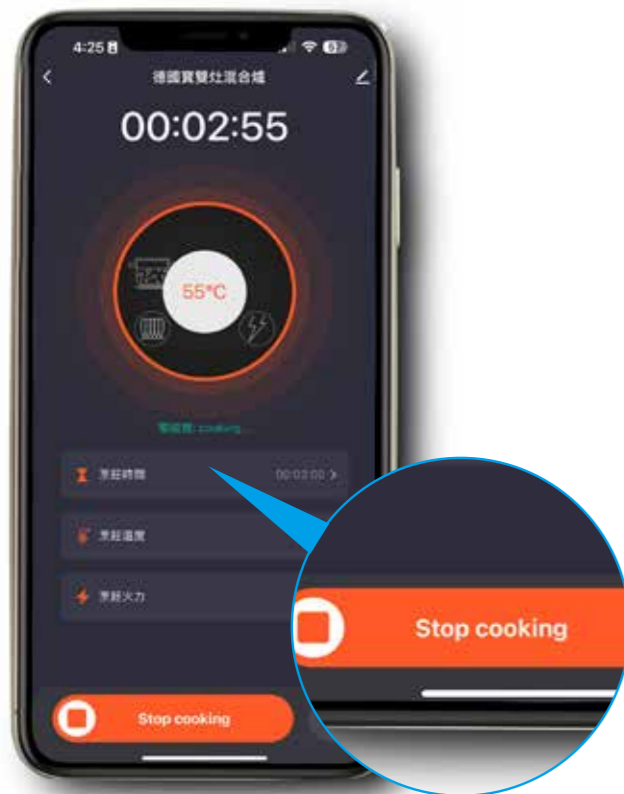

WiFi Smart Induction & Ceramic Hybrid Cooker

WiFi 智能
雙頭電磁電陶爐
GIH-PD50B-SC

每 1°C 盡在掌握 烹調從此精確無誤

Precise To The Degree For Perfect Cooking Results

煮好燻，講求火力控制，將烹調溫度完美掌控，每道菜都是完美佳餚！德國寶WiFi智能雙頭電磁電陶爐配備無線溫度探針，助您深入食材內部監測內裡溫度變化，準確至1°C，相比僅探測鍋具溫度的傳統測溫煮食爐，讓您可更精確掌握食材烹調情況，生熟無需靠估。
Cooking a delicious dish requires precise control of the heat. German Pool WiFi Smart Induction & Ceramic Hybrid Cooker's wireless temperature probe allows you to accurately monitor the internal temperature of the food ingredients so food will not come out overcooked or undercooked.

專業大廚私家炮製 完美生熟合乎您想

Dishes Cooked To Perfection Like Having Your Personal Professional Chef

簡單設置烹調溫度後，德國寶WiFi智能雙頭電磁電陶爐將全自動調節火力，實現恆溫烹調，全程毋須手動操作亦毋須睇火，猶如專業大廚代勞，根據您的口味精準烹調，輕鬆煮出「您想」完美生熟程度，尤其適合用於低溫慢煮等對溫度有嚴格要求的菜式。
Simply set the temperature, and the cooker will automatically adjust cooking power to achieve precise and consistent cooking, so you won't have to manually operate or monitor the cooking process. Food is done to perfection just the way you like it, especially helpful when cooking sous-vide or dishes that require strict temperature control.

「智」勁電磁電陶爐 完美滋味隨您掌控 Smart Induction + Ceramic Cooker Cooking Under Your Full Control

德國寶WiFi智能雙頭電磁電陶爐，將電磁爐傳熱快而恆電、電陶爐適合任何器具等優點集於一身；配備無線溫度探針，自動精準調控烹調溫度及火候，更革命性支援WiFi連接，讓您隨時隨地掌握烹調狀態，出門忘記關機亦能一鍵搞掂，恆電、安全又方便。

German Pool WiFi Smart Induction & Ceramic Hybrid Cooker has all the advantages of a perfect cooktop – induction hob for fast and energy-efficient heating, and ceramic hob for the flexibility to cook with any cookware. Equipped with a wireless temperature probe that automatically regulates the cooking temperature for you, and revolutionary WiFi connectivity to let you monitor and control the cooking progress anytime, anywhere.

Smart Precision Temperature Control

精確掌握食物內裡溫度，自動智能調控火候，輕鬆煮出最理想佳餚

Food temperature can be controlled precisely by App and smart temperature probe

量身訂製智能食譜

Smart Recipes At Your Fingertips

百變智能雲端食譜，一鍵全自動烹調，毋須手動操作，讓您秒變星級大廚