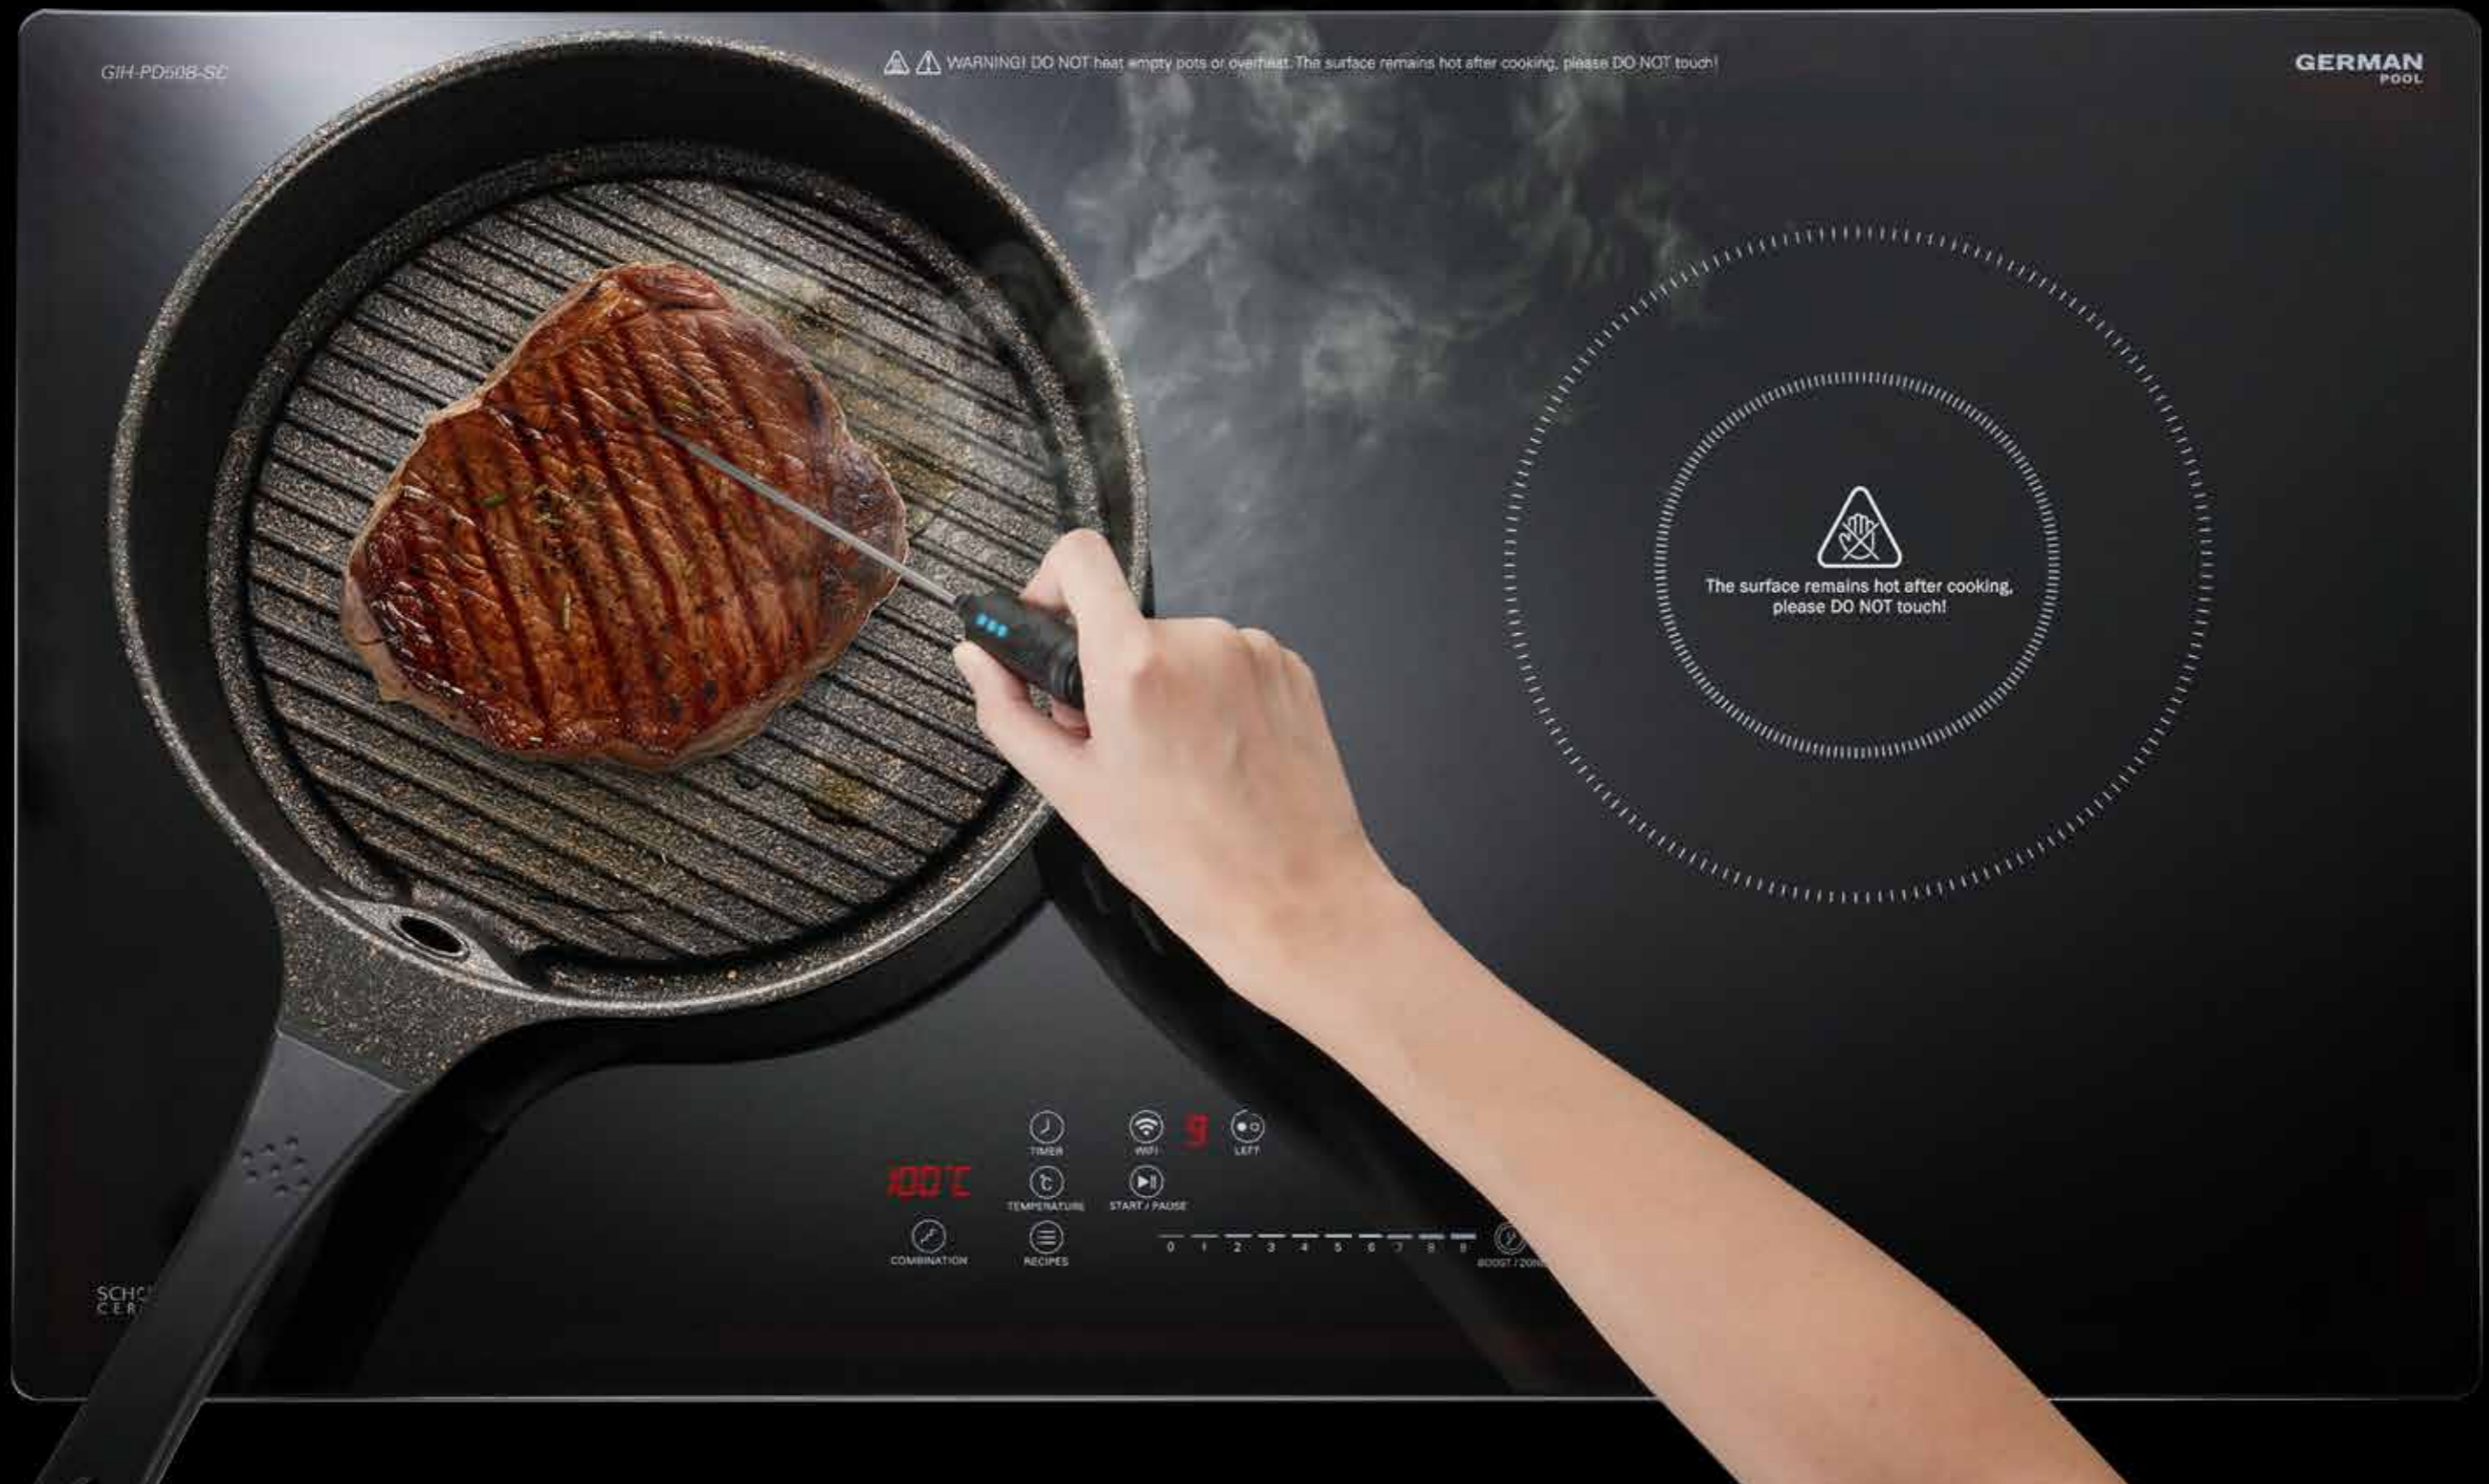

WiFi Smart Induction & Ceramic Hybrid Cooker

WiFi 智能
雙頭電磁電陶爐
GIH-PD50B-SC

每 1°C 盡在掌握 烹調從此精確無誤

Precise To The Degree For Perfect Cooking Results

煮好燻，講求火力控制，將烹調溫度完美掌控，每道菜都是完美佳餚！德國寶WiFi智能雙頭電磁電陶爐配備無線溫度探針，助您深入食材內部監測內裡溫度變化，準確至1°C，相比僅探測鍋具溫度的傳統測溫煮食爐，讓您可更精確掌握食材烹調情況，生熟無需靠估。
Cooking a delicious dish requires precise control of the heat. German Pool WiFi Smart Induction & Ceramic Hybrid Cooker's wireless temperature probe allows you to accurately monitor the internal temperature of the food ingredients so food will not come out overcooked or undercooked.

專業大廚私家炮製 完美生熟合乎您想

Dishes Cooked To Perfection Like Having Your Personal Professional Chef

簡單設置烹調溫度後，德國寶WiFi智能雙頭電磁電陶爐將全自動調節火力，實現恆溫烹調，全程毋須手動操作亦毋須睇火，猶如專業大廚代勞，根據您的口味精準烹調，輕鬆煮出「您想」完美生熟程度，尤其適合用於低溫慢煮等對溫度有嚴格要求的菜式。
Simply set the temperature, and the cooker will automatically adjust cooking power to achieve precise and consistent cooking, so you won't have to manually operate or monitor the cooking process. Food is done to perfection just the way you like it, especially helpful when cooking sous-vide or dishes that require strict temperature control.

「智」勁電磁電陶爐 完美滋味隨您掌控 Smart Induction + Ceramic Cooker Cooking Under Your Full Control

德國寶WiFi智能雙頭電磁電陶爐，將電磁爐傳熱快而恆電、電陶爐適合任何器具等優點集於一身；配備無線溫度探針，自動精準調控烹調溫度及火候，更革命性支援WiFi連接，讓您隨時隨地掌握烹調狀態，出門忘記關機亦能一鍵搞掂，恆電、安全又方便。

German Pool WiFi Smart Induction & Ceramic Hybrid Cooker has all the advantages of a perfect cooktop – induction hob for fast and energy-efficient heating, and ceramic hob for the flexibility to cook with any cookware. Equipped with a wireless temperature probe that automatically regulates the cooking temperature for you, and revolutionary WiFi connectivity to let you monitor and control the cooking progress anytime, anywhere.