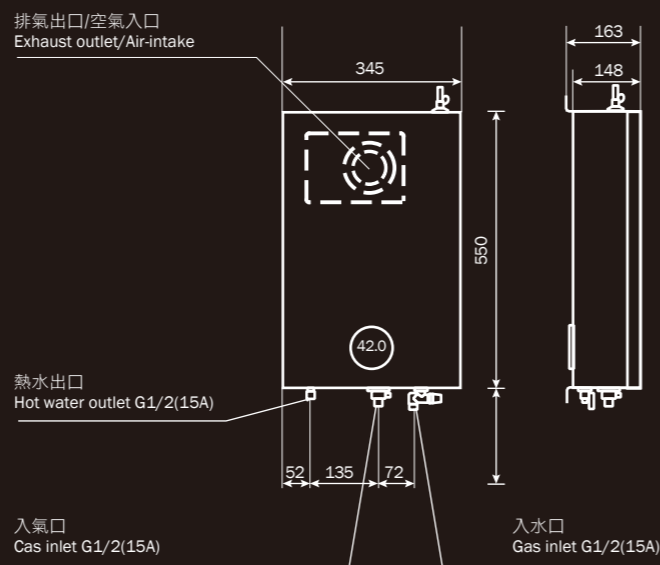

機背排氣 (Back Flue)

GPS413-TG-B

GPS413-LG-B