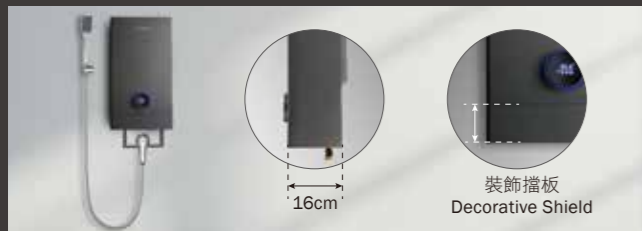

暢爽淋浴體驗

Shower Mode For An Invigorating Shower

可調溫度為30-65°C，精準至0.5°C，自動恆溫確保水溫穩定；當設置高於50°C時自動啟用高溫安全鎖，避免燙傷。

Water can be set between 30-65°C, auto thermostat ensures water temperature remains constant; High Temperature Safety Lock ensures water won't become overly hot.

超薄慳位機身

Super Slim & Space-Saving

擺脫傳統外掛式氣體熱水爐的厚重機身，創新採用極致纖薄設計，機身厚度僅約16cm，既慳位又美觀，助您釋放寶貴的浴室空間。

Say goodbye to conventional bulky gas water heaters! All new German Pool Instantaneous Gas Water Heater is innovatively slim and sleek at only 16cm thin, saving you precious bathroom wall space as well as adding impeccable style to your bathroom.