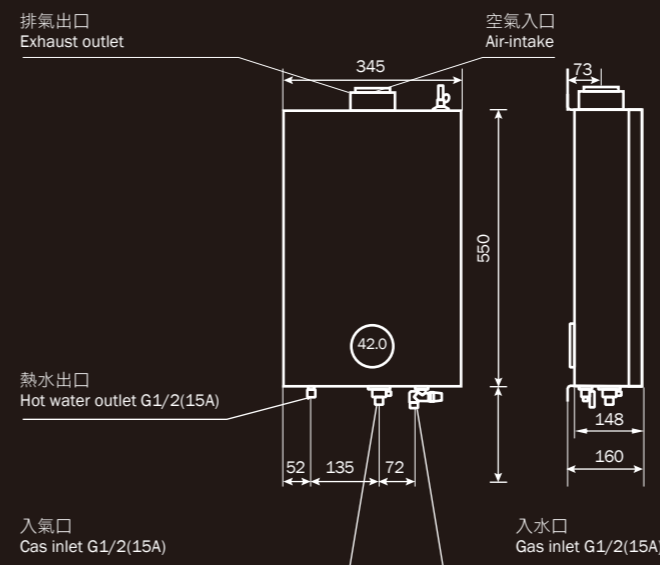

- Stylish metallic grey design with large turn knob
- 16cm slim casing saves precious bathroom space
- Gas & water inlet/outlet piping custom designed for HK homes
- 13L hot water supply per minute for luxurious bath experience
- Hot water supply between 35-65°C with high heat efficiency
- Computerized control for precise water temperature
- Bathtub filling volume 50L-500L to suit different tub sizes
- Turn knob & touchscreen are easy to use
- Extra large LED display clearly shows mode & water temperature
- Auto detection function ensures safe operation
- Simultaneous water supply for multiple bathroom & kitchen outlets
- Available in top flue/ back flue & TG/LPG models

機背排氣 (Back Flue)

GPS413-TG-B

GPS413-LG-B

機頂排氣 (Top Flue)

GPS413-TG-U

GPS413-LG-U

氣體熱水器規格 Specifications

產品圖片 Product Image			
型號 Model	背排 Back Flue	GPS413-LG-B	GPS413-TG-B
	頂排 Top Flue	GPS413-LG-U	GPS413-TG-U
適用氣體 Gas Type		石油氣 LPG	煤氣 Towngas
熱水供應系統 Hot Water Supply System	多點式 Multi-Point		
安裝及煙道系統 Installation & Flue System	室內 / 對衝強制排風系統 Indoor / Forced-draft Flue System		
點火 Ignition	全自動電子高壓脈衝連續點火 Automatic Electric Continuous Spark Ignition		
操作水壓 Operation Water Pressure	0.02-1.0 MPa		
點火水壓 Ignition Water Pressure	20 kPa		
機身尺寸(毫米) Product Dimensions (mm)	背排 Back Flue (H)550 (W)345 (D)175 頂排 Top Flue (H)550 (W)345 (D)160		
淨重 Net Weight	背排 Back Flue 11.8 kg 頂排 Top Flue 11.6 kg		
喉管接駁 Pipe Connection	氣體 Gas	PT 1 / 2	
	冷水 Water	PT 1 / 2	
	熱水 Hot Water	PT 1 / 2	
電力供應 Power Supply	AC 220 V / 50 Hz		
耗電量 Electric Consumption	35 W		
控制方式 Control Method	水控後制式 Water Outlet Control		
安全裝置 Safety Devices	Flame Failure Device 熄火後安全裝置 / Lightening Surge Protector 閃電保護安全裝置 / Overheat Prevention Device 過熱安全裝置 / Hot Water Hi-Limit Device 熱水高溫安全裝置 / Electric Fuse 電流保險絲 / Pressure Relief Valve 壓力排放閥		
耗氣量 Gas Consumption	最大 Max.	12.6 L / min	100.5 L / min
	最小 Min.	2.2 L / min	18 L / min
熱水出水量 Hot Water Supply	最多 Max. Max. Δt= 25 °C	13 L / min	
	最小 Min. Min. Δt= 25 °C	4.2 L / min	