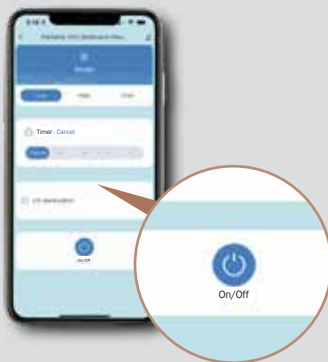

遙距預先開機 Remote Turn On

預先開啟浴室寶，提前為您準備暖笠笠浴室，避免洗澡時著涼
Turn on the heater to warm up the bathroom ahead of time so you won't be cold when you shower

技術規格 | Technical Specification	
型號 Model	HTW-330-SC
電壓/頻率 Voltage/Frequency	220-240V / 50Hz
功率 Power	1,400W / 2,000W
機身尺寸 Product Dimensions	(H) 388 mm (W) 250 mm (D) 123.5 mm
包裝尺寸 Packing Dimensions	(H) 442 mm (W) 298 mm (D) 168 mm
淨重 Net Weight	2.1 kg
總重連包裝 Gross Weight	2.8 kg
WiFi連接 WiFi Frequency	2.4 GHz