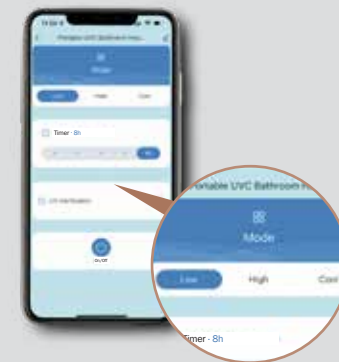

德國寶WiFi智能UVC移動浴室寶，革命性支援WiFi連接，操作簡單易用，無論身處何地皆可透過手機APP遙距控制浴室寶的所有功能，包括開關、定時、選擇模式、調校風速等，方便貼心。
With the revolutionary German Pool Smart Control App, you can control all the functions of the Portable UVC Bathroom Heater with your smartphone anywhere, anytime, including turn on/off, set timer, select modes, adjust temperature, etc.

戶外隨時關機 Turn Off Anywhere

毋須擔心忘記關浴室寶，在戶外亦可一鍵關機，更安全又安心
No more worrying about forgetting to turn off the heater, now you can turn it off even when you are not home

隨時切換模式 Change Modes Anytime

簡單按鍵切換不同模式，浴室寶自動為您打造全天候舒適環境
Simply tap one key on your mobile phone to change among Low / High / Cool mode anytime you want