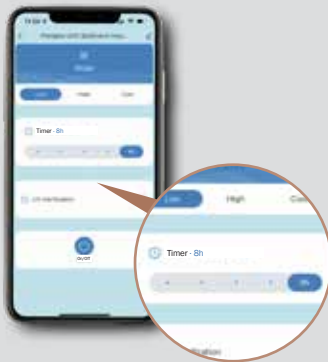

立即下載 German Pool Smart Control
Download German Pool Smart Control App now

設定溫度
Set Temperature

選擇模式
Select Mode

定時開關
Set Schedule

全功能掌握在手 Full Control At Hand

身在何處都可隨時控制所有功能，無需走近按鍵或使用遙控器
Control all functions anytime anywhere, no need to fish for the remote control or walk up to the heater