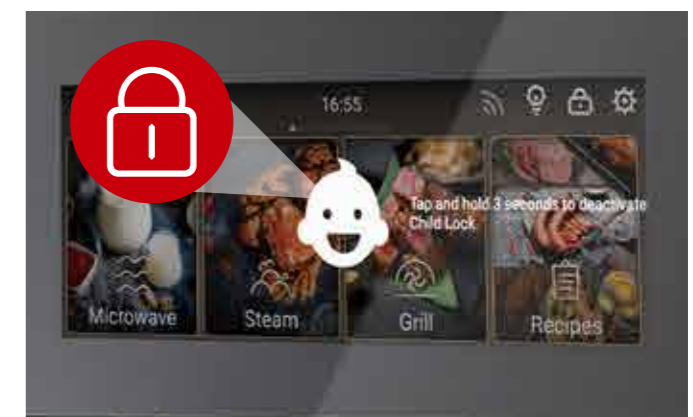

自由組合烹調  
Free Style Combi-Cooking

在主界面輕按「組合功能」，即可從微波、蒸煮、燒烤、微蒸、微烤等功能中任意疊加3個，微蒸烤焗爐將按您的設置順序自動烹調，一氣呵成煮好餸，省卻來回修改烹調指令的繁複操作。

Combi Function lets you freely combine 3 steps ranging from Microwave, Steam, Grill, Microwave Steam to Microwave Grill; simply tap "Combi", set the sequence and the oven will cook accordingly.

42 preset recipes including roasts, pastries and international cuisines right at your fingertips. Simply select the recipe of your choice, sit back and wait to be served!

**42公升 特大額定容量**  
Extra Large Rated Capacity

**智能爐內照明**  
Smart Inner Lighting

照亮爐腔，輕鬆掌握烹調狀態；設自動熄燈功能，減少電力浪費。

Built-in lighting with auto power-off saves energy and lets you monitor the cooking process conveniently.

**特設童鎖功能**  
Child Lock Function

啟動童鎖後按鍵無效，避免兒童意外操作，清潔面板時亦倍添方便。