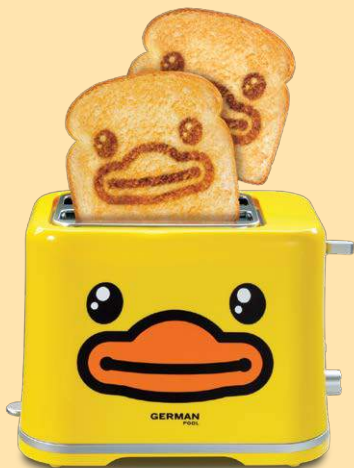

B.Duck™ 廚房小家電系列

www.germanpool.com

f 德國寶(香港) German Pool HK | Q

德國寶 | Q

GERMAN POOL X B.DUCK LIFESTYLE APPLIANCES

## B.Duck™ 多士爐

Toster

輕鬆烘焙B.Duck 圖案麵包 樂趣多多  
Have fun with B.Duck motif on your toast

- 電子控制，6檔烘焙度選擇，適合不同喜好
- 兩個標準麵包槽，適合不同厚度麵包
- 抽拉式碎屑收納盒，清潔方便簡單
- 貼心取消按鍵，可隨時停止烘焙
- Electronic control with 6 toast colour selections to suit different preferences
- Two standard slots for sliced bread with different thicknesses
- Pull-out crumb tray for easy cleaning
- Cancel button to stop toasting at any time