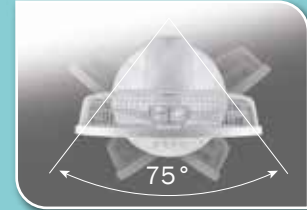

DC 摩打座地風扇

DC Motor Pedestal Fan | EFF - 614

突破傳統DC直流摩打 Revolutionary DC Motor

採用革命性DC直流摩打，扭力大，轉速穩定，效率高、噪音低、壽命長，經久耐用。

Uses the revolutionary DC motor. Its large torque, stable speed and high efficiency ensure low noise operation and high durability.

STABLE SPEED

穩定

HIGHLY EFFICIENT

效率高

LOW NOISE

靜音

HIGHLY DURABLE

經久耐用

97cm高(H)

伸展Extend高
97CM (H)

80cm高(H)

收縮Retract高
80CM (H)

多種風速和吹風模式 Multiple Wind Speeds and Settings

特設5段風速及正常風、自然風、睡眠風3種智能吹風模式，可根據環境和個人偏好靈活調節。

There are 5 sections of wind speed and 3 kinds of modes. Normal wind, natural wind and sleep wind, flexibly adjust according to your needs and personal preference.

5段風速
5 Wind Speeds

正常風
Normal wind

自然風
Natural Wind

睡眠風
Sleep Wind

約Approx

14"直徑
DIAMETER

約Approx
14"直徑
DIAMETER

- DC直流摩打：高效 慳電 靜音
- 14" 扇葉直徑，強勁風速：6m/s
- 5段風速及3種智能吹風模式
- 1-7小時定時功能
- 附送無線遙控器，可插放在機身上

- DC Motor: Efficient, energy-saving and quiet
- 14" Diameter Fan Blade, wind speed: 6 m/s
- 5 segments of wind speed and 3 wind settings
- 1-7 hour timing function
- Wireless remote control that can be placed on the body

高效·慳電·強勁 Efficient, Energy Saving, and Powerful

5扇葉風速高達6m/s，大風量，高風速，風力均勻而且舒適，省電低功率，享受環保家居。

The 5 bladed fan supplies wind at speeds of 6 m/s. The high wind speed allows uniform wind circulation allowing a comfortable household environment.

TIMER

1-7小時定時功能

自由調校1-7小時運作，讓你享受一整晚的涼快，定時關機更加環保。

1-7 Hour Timer Function

Enjoy cool air with a precision timer, save energy after automatic shutdown.

超寧靜操作

DC直流摩打音量低至65分貝，使用時更加寧靜，給你舒適睡眠。

Ultra Quiet Operation

The DC motor has a low decibel rating of <65 dB, giving you a comfortable night's sleep.

75°左右搖擺送風

超廣範圍自動左右搖擺，上下角度可手動調節，將涼風吹送到每個角落。

75° Left to Right Swing Angle

Left and right swing with vertical adjustment, circulating cool air.

遙控器連收納架