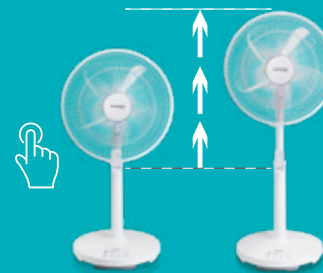

## 75° Left to Right Swing Angle

Left and right swing with vertical adjustment, circulating cool air.

## 遙控器連收納架

隨機附設無線遙控器，機身特設遙控收納架，取用更方便。

## 靈活升降 自由調節高度 Flexible Height Extension

只需一鍵簡易操作，自由調節風扇桿高度，最高可升至17cm，使用範圍更靈活，約80cm至97cm。

A simple button push the height of the fan can be adjusted freely. Raise the height by 17cm for added flexibility about 80 cm to 97 cm.