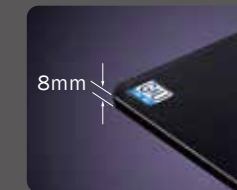

#### 180°旋轉入氣接頭 180° Connector Hob Inlet Joint

可按氣喉位置將入氣接頭調校至向左、向右或向下，方便安裝。  
Connector hob inlet joint can be adjusted 180° to accommodate gas hose connection from the left, bottom or right.