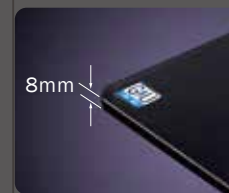

180° 旋轉入氣接頭 180° Connector Hob Inlet Joint

可按氣喉位置將入氣接頭調校至向左、向右或向下，方便安裝。
Connector hob inlet joint can be adjusted 180° to accommodate gas hose connection from the left, bottom or right.

鋼化玻璃面板 High Density Tempered Glass Cooktop