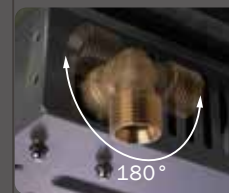

180° 旋轉入氣接頭 180° Connector Hob Inlet Joint

可按氣喉位置將入氣接頭調校至向左、向右或向下，方便安裝。
Connector hob inlet joint can be adjusted 180° to accommodate gas hose connection from the left, bottom or right.

鋼化玻璃面板 High Density Tempered Glass Cooktop