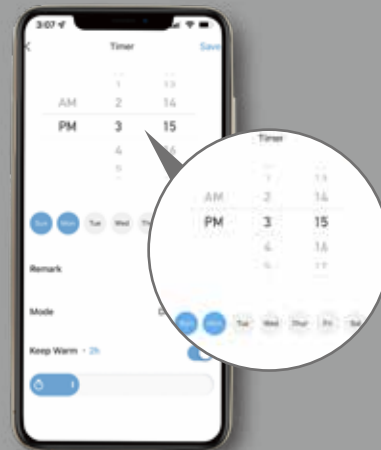

Revolutionary WiFi and Alexa voice control let you remotely operate the kettle with your smartphone anytime anywhere, so hot water will be ready and waiting for you the moment you reach for the kettle.

智能自動保溫 精準控溫至1°C

Smart Auto Keep Warm

With High Precision Thermostat

特設40°C、55°C、80°C及90°C保溫溫度選擇，當水煲至沸騰後自動保溫長達12小時，您更可使用APP自行設定保溫溫度（室溫至100°C），精準控溫至1°C，沖調對溫度要求精準的飲品都得心應手。Choose from 4 preset temperatures 40°C/55°C/80°C/90°C or set it to your liking (from room temperature to 100°C) via App, and the kettle will precisely maintain the water at your set temperature for up to 12 hours.

8大煲水模式 沖泡飲品極方便

8 Preset Heating Modes

Cater To Your Every Need

除一鍵煲水之外，您亦可使用APP選擇煲水、清潔、紅茶、咖啡、綠茶、蜂蜜、奶粉等預設模式，WiFi智能水壺將自行設定最合適的加熱溫度，沖泡各式飲品更輕鬆簡單。

WiFi Smart Cordless Kettle has 8 preset modes that let you heat water to different temperatures at the simple tap of a key on App, so you can enjoy black tea, coffee, green tea, honey, milk drinks, etc. at all their optimal temperatures.

遙距預先煲水 Boil Ahead

回家時提前用APP遙距控制煲水，
到家即可享用新鮮煲好的熱水
Use the APP to remote control the kettle, so you
can enjoy hot water the moment you reach home

預設定時煲水 Boil To Schedule

預先設置定時煲水時間，到時到候
自動煲水，起床即有熱水暖胃
Preset a boiling time so you can enjoy
hot tea the moment you wake up