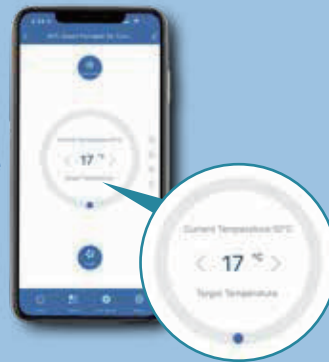

隨時調校溫度

Adjust Temperature Anytime

讓您當個好主人；隨時隨地調校溫度，為家中毛孩提供最舒適環境

You can adjust the temperature even when you are at work, to make sure your precious furbaby at home is comfortable