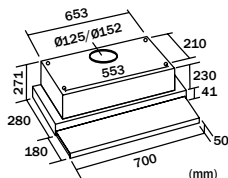

查看產品詳情
FOR MORE DETAILS

TFT-700

- 嵌入抽拉式慳位設計
- 抽風量達1200m³/hr
- 2檔風速選擇
- 多層式鋁質線圈過濾網
- LED照明燈，明亮節能
- 可額外加裝廚櫃飾邊，配合廚房設計
- 銀色Teflon外殼連暗藏式開關掣，簡約美觀
- 摩打保用1年
- Space-saving slide-out design
- Extraction capacity: 1,200 m³/hr
- 2-speed extraction force
- Special multi-layer aluminium filter
- Energy-saving LED light
- Slide-out hood body to fit under cabinets
- Silver Teflon body with hidden slider-control
- 1-year warranty on motor