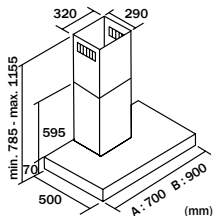

GPR-S700L/S900L

- 3檔風速選擇
- 排風量達 1,020 m³/hr
- 易拆式鋁質過濾網，清洗方便
- 款式簡約時尚，配合各式廚房裝修
- LED照明燈，明亮節能
- 輕按式簡易按鈕設計，操作簡易
- 摩打保用1年
- 3-speed extraction force
- Exhaust volume up to 1,020 m³/hr
- Detachable aluminium filter for easy cleaning
- Stylish body matches with kitchen design
- Energy-saving LED light
- Soft-touch push buttons for ease of use
- 1-year warranty on motor

A: GPR-S700L
B: GPR-S900L