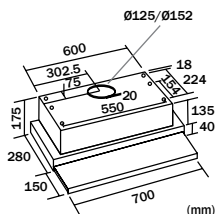

查看產品詳情
FOR MORE DETAILS

A70

歐洲設計製造
Made in Europe

- 嵌入抽拉式恆位設計
- 省電單摩打單風輪操作
- 抽風量達705 m³/hr
- 3檔風速選擇
- 多層式鋁質線圈過濾網
- 可額外加裝廚櫃飾邊配合廚房設計
- 白色Teflon外殼連暗藏式開關掣
- 摩打保用1年

- Space-saving slide-out design
- Energy-saving motor with single exhaust wheel
- Extraction capacity: 705 m³/hr
- 3-speed extraction force
- Special multi-layer aluminium filter
- Energy-saving LED light
- Slide-out hood body to fit under cabinets
- White Teflon body with hidden slider-control
- 1-year warranty on motor