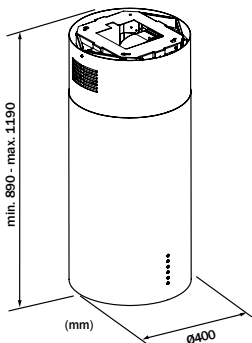

查看產品詳情
FOR MORE DETAILS

意大利製造
Made in Italy

ISOLA CILINDRO

- 前衛垂直吊掛機身設計
 - 輕觸式LED指示燈按鈕
 - 4檔風速選擇
 - 抽風量達1,000m³/hr
 - 鋁質過濾板，易拆易潔
 - 設15分鐘延遲關機功能
 - 機身直徑：40cm
 - 摩打保用1年
- Chic cutting-edge Design
 - LED soft touch buttons
 - 4-Speed extraction force
 - Extraction capacity: 1,000m³/hr
 - Aluminium grease filtering panels
 - 15-min Delayed Shut-off
 - Diameter: 40cm
 - 1-year warranty on motor