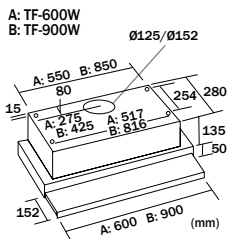

查看產品詳情
FOR MORE DETAILS

TF-600W/900W

- 嵌入抽拉式恆位設計
- 高抽力雙摩打設計
- 抽風量達705 m³/hr
- 3檔風速選擇
- 多層式鋁質線圈過濾網
- 可額外加裝廚櫃飾邊配合廚房設計
- 白色Teflon外殼連暗藏式開關掣
- 摩打保用1年

- Space-saving slide-out design
- Dual heavy-duty motors
- Extraction capacity: 705 m³/hr
- 3-speed extraction force
- Special multi-layer aluminium filter
- Energy-saving LED light
- Slide-out hood body to fit under cabinets
- White Teflon body with hidden slider-control
- 1-year warranty on motor