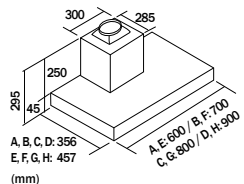

- 極速2,800轉摩打*
- 手勢操控技術
- 智能自動感溫啟動功能
- 自動電熱除油清潔功能
- 3檔風速選擇
- 兼容5"或6"排風口
- 防滴漏特闊集油杯
- 可調式LED節能燈
- 摩打保用2年
- 2,800 R.P.M turbo-speed motor*
- Gesture control
- Heat-activated auto start function
- Automatic heated cleaning
- 3-speed extraction
- Suitable for 5" or 6" Exhaust
- Grease interceptor
- Energy-efficient LED light
- 2-Year warranty on motor

A:RHS-6328 E:RHS-6428
B:RHS-7328 F:RHS-7428
C:RHS-8328 G:RHS-8428
D:RHS-9328 H:RHS-9428