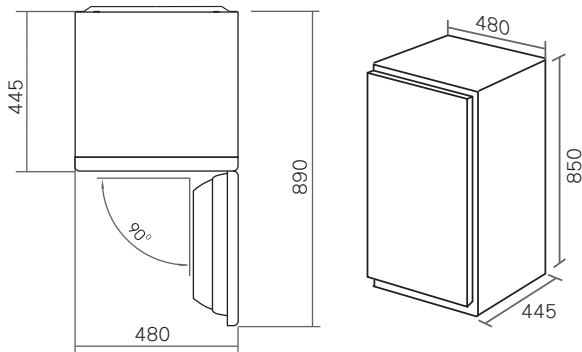

慳位設計，適合室內空間較小的精緻家居
Ultra-slim Space-saving Design for Chic Compact Homes