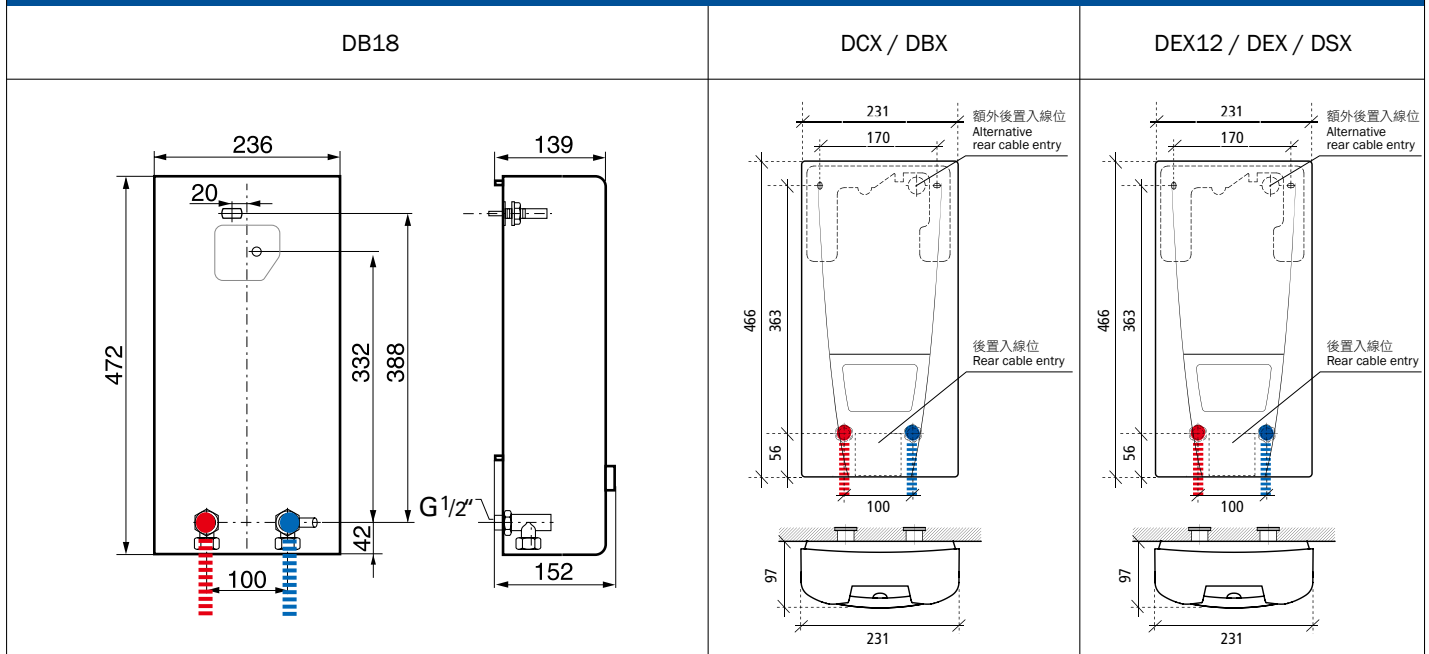

安裝圖 Installation Diagram