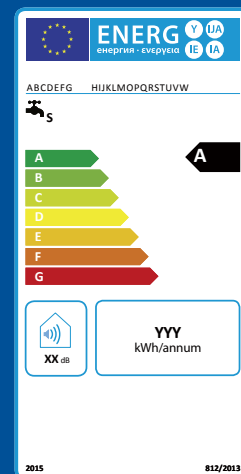

## 慳電慳水 環保之選

Energy & Water Saving

Your Eco Choice

德國寶即熱式電熱水器採用 IES 明線加熱系統，按需即時加熱用水，無需預熱或儲水，有效慳電慳水，榮獲歐盟 A 級能源標籤認證，為您帶來真正舒適環保的沐浴體驗。

German Pool Instantaneous Electric Water Heaters feature an IES bare wire heating system. They heat up water on demand instantly, without the necessity to pre-heat or store water beforehand. The standout performance in saving energy and water makes the heater awarded EU Class A Energy Efficiency Label, bringing you a comfortable and eco-friendly shower experience.