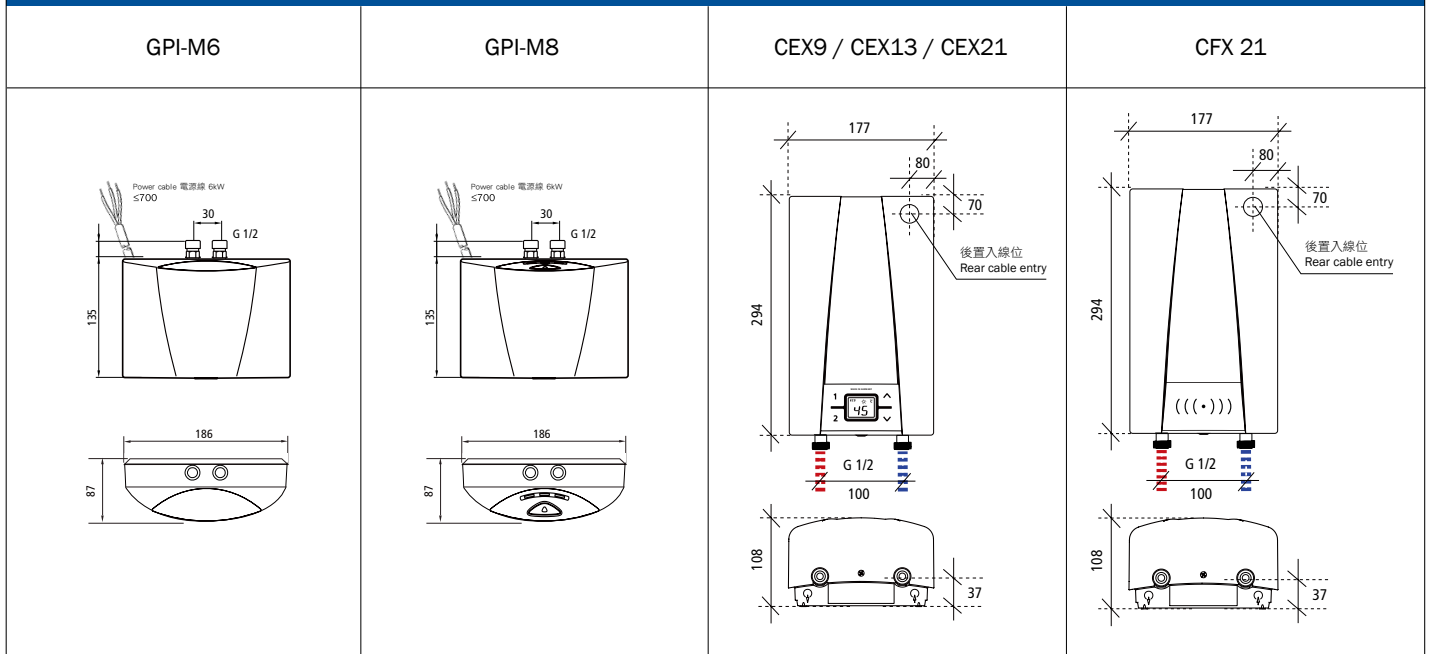

安裝圖 Installation Diagram

(1) 具體規定隨當地供電部門的不同而變化，需由有相關資格的電工進行安裝。

(4) 混合冷水。Mixed water.

(6) 中英文版如有出入，一概以英文版為準。

(8) 所有即熱式電熱水器(熱水器)必須由經認可的專業人員安裝；整個安裝工程必須由經認可的專業人員全權負責。每部熱水器安裝手冊中的指示必須嚴格遵守。

電工必須遵守適用標準和安裝規定，並確保安裝符合當地所有相關法規、供電和供水公司規定及安全規則。