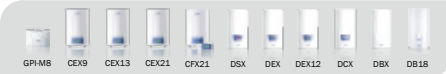

- 專為德國寶電熱水器設計
- 創新空氣加壓技術，慳水同時更舒適
- 超薄時尚設計
- 靈活可調式花灑座
- Specially designed for German Pool Electric Water Heaters
- Air Jet Compression Technology, water-saving and comfortable
- Compact slim design
- Adjustable showerhead holder